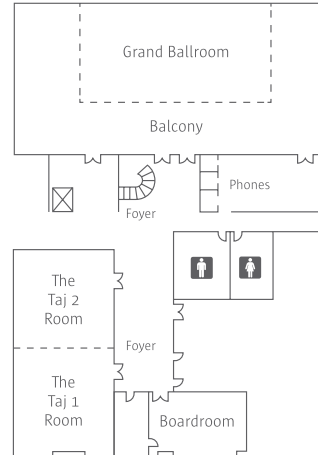

* on request

MEETING SPACE

Newbury Tower - Second Level

Commonwealth Tower - Lobby Level

Commonwealth Tower - Second Level

Newbury Tower - Third Level

Newbury Tower - The Roof

Meeting Space	Dimensions	Sq. Ft.	Ceiling Ht.	Reception	(Rounds of 10)		Seating		
					Banquets	Theater	Conference	Classroom	U-Shaped
Commonwealth Tower - Lobby Level									
Petite Ballroom	38' x 31'	1178	9	125	100	120	40	70	40
Lower Foyer	29' x 49'	1421	9	75	50	---	---	---	---
Commonwealth Tower - Second Level									
Grand Ballroom	45' x 85'	3825	12	500	250	350	75	170	81
Balcony	14' x 30'	1185	8	---	---	---	---	---	---
The Taj Room	24' x 59'	1416	12	200	120	150	50	90	50
The Taj 1 Room	24' x 33'	792	12	80	60	90	26	54	30
The Taj 2 Room	24' x 26'	624	12	70	50	60	20	45	20
Boardroom	24' x 19'	456	12	20	30	---	14	---	---
Newbury Tower - Second Level									
French Room, Adam Room & Lounge	45' x 77'	3465	13	120	---	---	---	---	---
Dining Room	33' x 86'	2808	13	200	180	145	78	80	72
Newbury Tower - Third Level									
Arlington Room	19' x 28'	532	10	40	40	40	18	24	20
Garden Room	19' x 28'	532	10	50	40	48	18	24	20
Back Bay Room	19' x 29'	551	10	50	40	40	18	24	20
Commonwealth Room	17' x 30'	510	10	50	50	44	24	30	26
Newbury Room	24' x 35'	840	10	60	60	70	30	36	30
Berkeley Room	21' x 23'	483	10	40	30	36	18	21	20
The Club	19.5' x 43'	838	9	40	---	---	---	---	---
The Roof	70' x 121'	3402	---	200	180	---	---	---	---