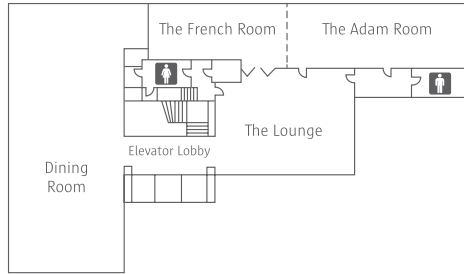

* on request

MEETING SPACE

Newbury Tower - Second Level

Commonwealth Tower - Lobby Level

Commonwealth Tower - Second Level

Newbury Tower - Third Level

Newbury Tower - The Roof

Meeting Space	Dimensions	Sq. Ft.	Ceiling Ht.	Reception	(Rounds of 10)		Seating		
					Banquets	Theater	Conference	Classroom	U-Shaped
Commonwealth Tower - Lobby Level									
Petite Ballroom	38' x 31'	1178	9	125	100	120	40	70	40
Lower Foyer	29' x 49'	1421	9	75	50	---	---	---	---
Commonwealth Tower - Second Level									
Grand Ballroom	45' x 85'	3825	12	500	250	350	75	170	81
Balcony	14' x 30'	1185	8	---	---	---	---	---	---
The Taj Room	24' x 59'	1416	12	200	120	150	50	90	50
The Taj 1 Room	24' x 33'	792	12	80	60	90	26	54	30
The Taj 2 Room	24' x 26'	624	12	70	50	60	20	45	20
Boardroom	24' x 19'	456	12	20	30	---	14	---	---
Newbury Tower - Second Level									
French Room, Adam Room & Lounge	45' x 77'	3465	13	120	---	---	---	---	---
Dining Room	33' x 86'	2808	13	200	180	145	78	80	72
Newbury Tower - Third Level									
Arlington Room	19' x 28'	532	10	40	40	40	18	24	20
Garden Room	19' x 28'	532	10	50	40	48	18	24	20
Back Bay Room	19' x 29'	551	10	50	40	40	18	24	20
Commonwealth Room	17' x 30'	510	10	50	50	44	24	30	26
Newbury Room	24' x 35'	840	10	60	60	70	30	36	30
Berkeley Room	21' x 23'	483	10	40	30	36	18	21	20
The Club	19.5' x 43'	838	9	40	---	---	---	---	---
The Roof	70' x 121'	3402	---	200	180	---	---	---	---