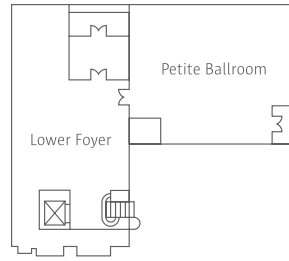

* on request

MEETING SPACE

Newbury Tower - Second Level

Commonwealth Tower - Lobby Level

Commonwealth Tower - Second Level

Newbury Tower - Third Level

Newbury Tower - The Roof

Meeting Space	Dimensions	Sq. Ft.	Ceiling Ht.	Reception	(Rounds of 10)		Seating		
					Banquets	Theater	Conference	Classroom	U-Shaped
Commonwealth Tower - Lobby Level									
Petite Ballroom	38' x 31'	1178	9	125	100	120	40	70	40
Lower Foyer	29' x 49'	1421	9	75	50	---	---	---	---
Commonwealth Tower - Second Level									
Grand Ballroom	45' x 85'	3825	12	500	250	350	75	170	81
Balcony	14' x 30'	1185	8	---	---	---	---	---	---
The Taj Room	24' x 59'	1416	12	200	120	150	50	90	50
The Taj 1 Room	24' x 33'	792	12	80	60	90	26	54	30
The Taj 2 Room	24' x 26'	624	12	70	50	60	20	45	20
Boardroom	24' x 19'	456	12	20	30	---	14	---	---
Newbury Tower - Second Level									
French Room, Adam Room & Lounge	45' x 77'	3465	13	120	---	---	---	---	---
Dining Room	33' x 86'	2808	13	200	180	145	78	80	72
Newbury Tower - Third Level									
Arlington Room	19' x 28'	532	10	40	40	40	18	24	20
Garden Room	19' x 28'	532	10	50	40	48	18	24	20
Back Bay Room	19' x 29'	551	10	50	40	40	18	24	20
Commonwealth Room	17' x 30'	510	10	50	50	44	24	30	26
Newbury Room	24' x 35'	840	10	60	60	70	30	36	30
Berkeley Room	21' x 23'	483	10	40	30	36	18	21	20
The Club	19.5' x 43'	838	9	40	---	---	---	---	---
The Roof	70' x 121'	3402	---	200	180	---	---	---	---