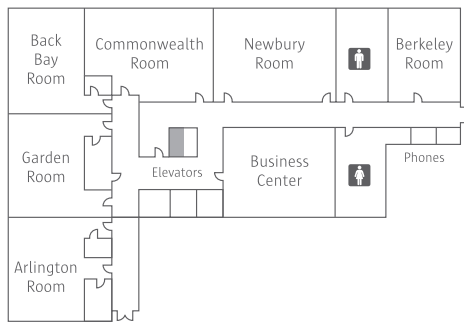

* on request

MEETING SPACE

Newbury Tower - Second Level

Commonwealth Tower - Lobby Level

Commonwealth Tower - Second Level

Newbury Tower - Third Level

Newbury Tower - The Roof

Meeting Space	Dimensions	Sq. Ft.	Ceiling Ht.	Reception	(Rounds of 10)		Seating		
					Banquets	Theater	Conference	Classroom	U-Shaped
Commonwealth Tower - Lobby Level									
Petite Ballroom	38' x 31'	1178	9	125	100	120	40	70	40
Lower Foyer	29' x 49'	1421	9	75	50	---	---	---	---
Commonwealth Tower - Second Level									
Grand Ballroom	45' x 85'	3825	12	500	250	350	75	170	81
Balcony	14' x 30'	1185	8	---	---	---	---	---	---
The Taj Room	24' x 59'	1416	12	200	120	150	50	90	50
The Taj 1 Room	24' x 33'	792	12	80	60	90	26	54	30
The Taj 2 Room	24' x 26'	624	12	70	50	60	20	45	20
Boardroom	24' x 19'	456	12	20	30	---	14	---	---
Newbury Tower - Second Level									
French Room, Adam Room & Lounge	45' x 77'	3465	13	120	---	---	---	---	---
Dining Room	33' x 86'	2808	13	200	180	145	78	80	72
Newbury Tower - Third Level									
Arlington Room	19' x 28'	532	10	40	40	40	18	24	20
Garden Room	19' x 28'	532	10	50	40	48	18	24	20
Back Bay Room	19' x 29'	551	10	50	40	40	18	24	20
Commonwealth Room	17' x 30'	510	10	50	50	44	24	30	26
Newbury Room	24' x 35'	840	10	60	60	70	30	36	30
Berkeley Room	21' x 23'	483	10	40	30	36	18	21	20
The Club	19.5' x 43'	838	9	40	---	---	---	---	---
The Roof	70' x 121'	3402	---	200	180	---	---	---	---